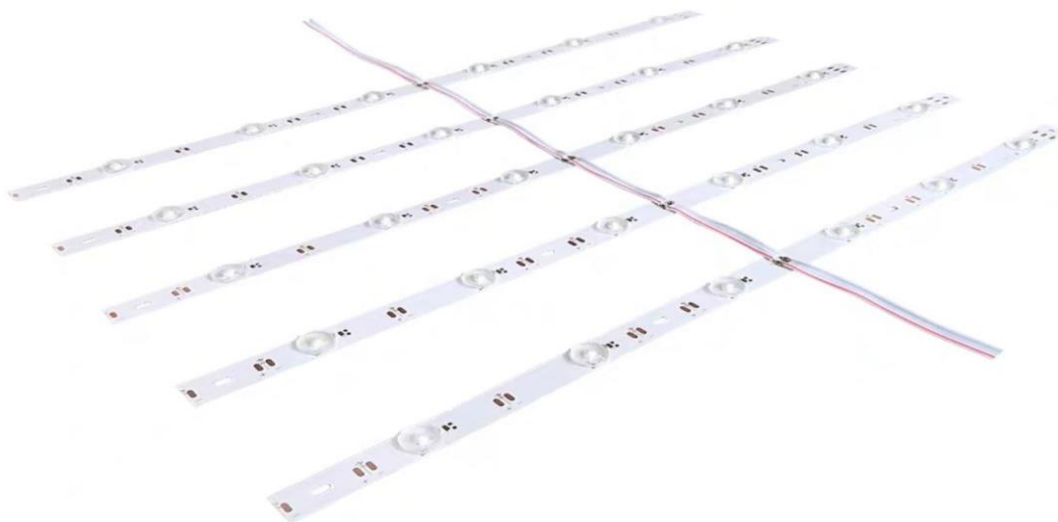

3030

LED DIFFUSE REFLECTED

Brand	Milano
Model	3030 LED DIFFUSE REFLECTED
Colour	3000K,4000K,6500K,11000K
Size	950MM X 17MM X 10MM
LED Lumen	120lm
Cable	13 CM
Chip	3030X12 / 950 MM
Voltage	DC 12V
Watt	14.4W Per Meter
Viewing Angle	170°
Ingress Protection	IP20
CUT	78 MM / 1 PCS LED